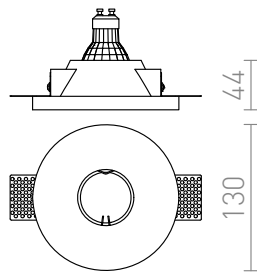

DAG 83

Recessed trimless plaster light. Installation in drywall only.

RP EUR incl. VAT

R12357

DAG R 83 recessed plaster 230V GU10 35W

18,50

3D model

manual