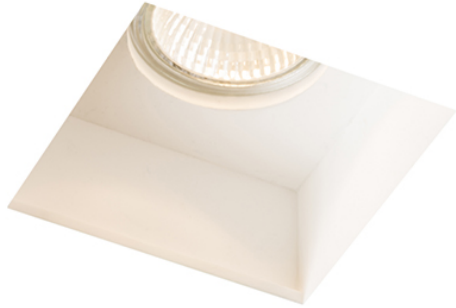

# DAG SQ

Recessed trimless plaster light. Installation in drywall only.

RP EUR incl. VAT

**R12355**

DAG SQ recessed plaster 230V GU10 35W

**17,50**

3D model

PDF manual

G11841