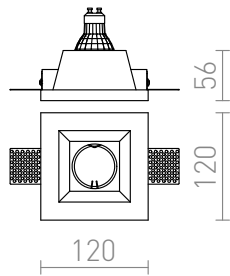

# DAG SQ

Recessed trimless plaster light. Installation in drywall only.

RP EUR incl. VAT

**R12355**

DAG SQ recessed plaster 230V GU10 35W

**17,50**

3D model

PDF manual