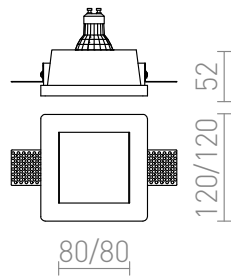

# DAN SQ 80

Recessed trimless plaster light with a cover of satin glass. Only for drywall installation.

RP EUR incl. VAT

**R12356**

DAN SQ 80 recessed plaster 230V GU10 35W

**19,00**

3D model

manual

G11841