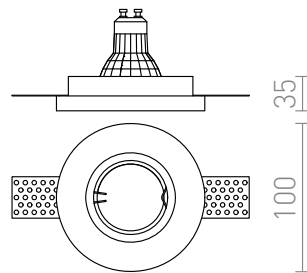

DANDY R

Recessed trimless light of plaster for light sources with GU10 fitting.
Only for drywall installation.

RP EUR incl. VAT

R12362

DANDY R recessed plaster 230V GU10 35W

14,00

3D model

PDF manual