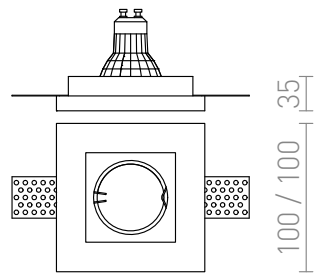

# DANDY SQ

Recessed trimless light of plaster for light sources with GU10 fitting.  
Only for drywall installation.

RP EUR incl. VAT

**R12363**

DANDY SQ recessed plaster 230V GU10 35W

**14,00**

3D model

manual