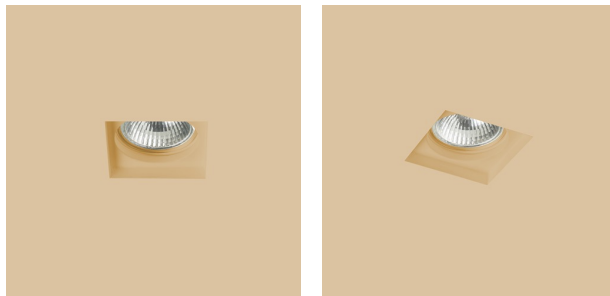

# DANDY SQ

Recessed trimless light of plaster for light sources with GU10 fitting.  
Only for drywall installation.

RP EUR incl. VAT

**R12363**

DANDY SQ recessed plaster 230V GU10 35W

**14,00**

3D model

manual

G11841