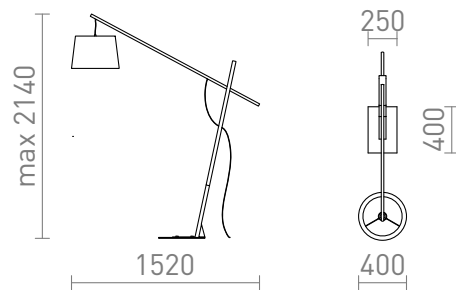

# DANTE

Massive decorative floor lamp for spacious interiors. The base is a combination of wood and metal, whereas the shade is textile.

RP EUR incl. VAT

**R13653**

DANTE floor black wood 230V E27 25W

**420,00**