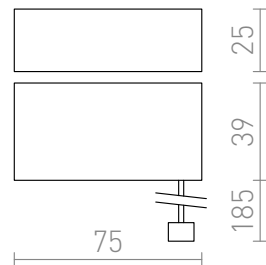

# DARK SENSOR 5-50

Daylight sensor with external detector.

RP EUR incl. VAT

**G12758**

DARK SENSOR 5-50 Lux built-in white 230V  
IP44

**4,80**

IP44

 3D model