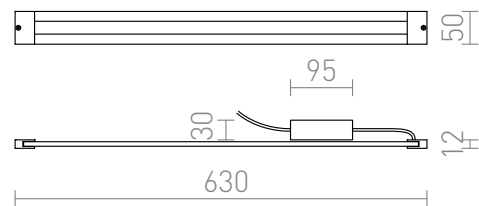

DART LED

LED 8,4W 554 lm Ra 80

LED strip with aluminum frame for installation under kitchen cabinets. Supplied with an external driver. The dimensions of the driver are H/W/L/Ca 3/4,3/9,5/10 cm. In the printed catalogue, the light is shown 1:1.

RP EUR incl. VAT

R10214	DART LED surface mounted incl. ext. driver brushed aluminum 230V/350mA LED 8.4W 3000K	48,00
R10194	DART LED surface mounted incl. ext. driver white 230V/350mA LED 8.4W 3000K	48,00

3D model

manual