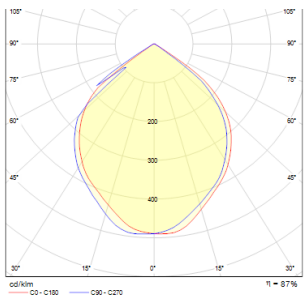

LED 7W 540 lm Ra 80

Outdoor wall light with integrated LED and a reflector that rotates 320° around one axis.

RP EUR incl. VAT

R10378

DAZOOM directional silver grey
230V/350mA LED 7W 60° IP54 3000K

78,00

IP54