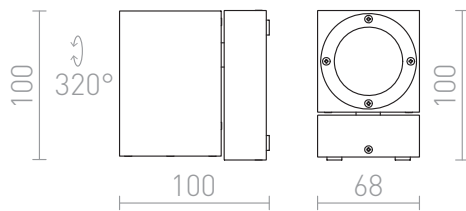

DAZOOM

LED 7W 540 lm Ra 80

Outdoor wall light with integrated LED and a reflector that rotates 320° around one axis.

RP EUR incl. VAT

R10378

DAZOOM directional silver grey
230V/350mA LED 7W 60° IP54 3000K

78,00

IP54

 3D model

 manual

 .ies data