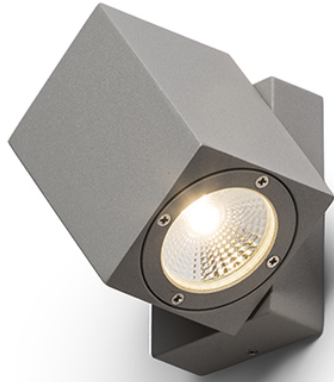

DAZOOM

LED 7W 540 lm Ra 80

Outdoor wall light with integrated LED and a reflector that rotates 320° around one axis.

RP EUR incl. VAT

R10378

DAZOOM directional silver grey
230V/350mA LED 7W 60° IP54 3000K

78,00