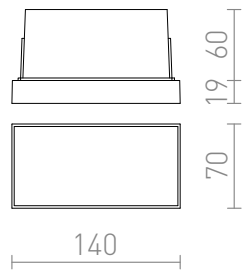

LED 4W 130 lm Ra 80

Recessed wall light with integrated LED. Suitable as orientation lighting for paths, stairs or terraces.

RP EUR incl. VAT

R12532

DEJAVU RC recessed black 230V LED 4W
IP65 3000K

78,00

IP65