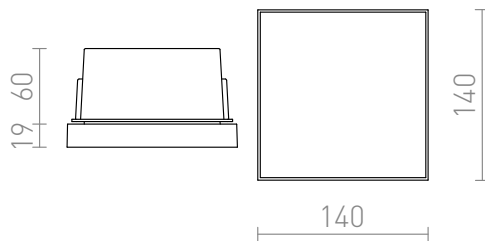

DEJAVU SQ 14

LED 6W 270 lm Ra 80

Recessed wall light with integrated LED. Suitable as orientation lighting for paths, stairs or terraces.

RP EUR incl. VAT

R12531

DEJAVU SQ 14 recessed black 230V LED 6W
IP65 3000K

88,00

IP65

3D model

manual