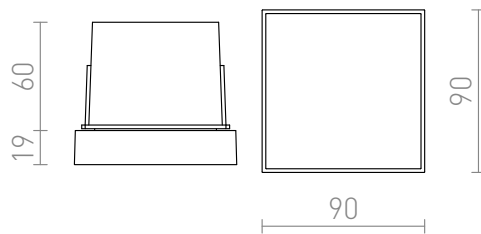

LED 3,5W 120 lm Ra 80

Recessed wall light with integrated LED. Suitable as orientation lighting for paths, stairs or terraces.

RP EUR incl. VAT

R12530

DEJAVU SQ 9 recessed black 230V LED 3.5W
IP65 3000K

68,00

IP65