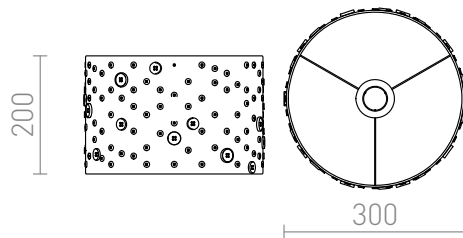

DELI 30

Decorative shade with multicolored buttons. Suitable for installation on a ceiling base, suspension set or standing base. Suitable accessories: SOLO, BEND, HEX, ELISA, ENZO, KOMBIX, LISA.

RP EUR incl. VAT

R12390

DELI 30/20 shade white buttons max. 28W

32,00

 3D model

 manual