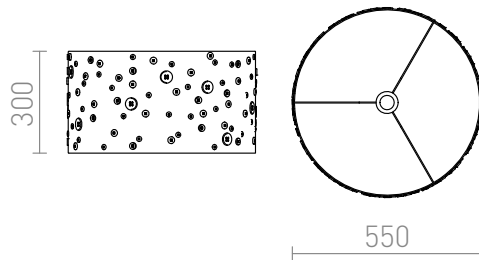

# DELI 55/30

Decorative shade with multicolor buttons, suitable as pendant or stand bases. Suitable accessories: HEX, ELISA, ENZO, ETRE, LISA, POSTE, TRIX, KOMBIX which need to be purchased separately.

RP EUR incl. VAT

**R12391**

DELI 55/30 shade white buttons max. 28W

**68,00**

 3D model

 manual