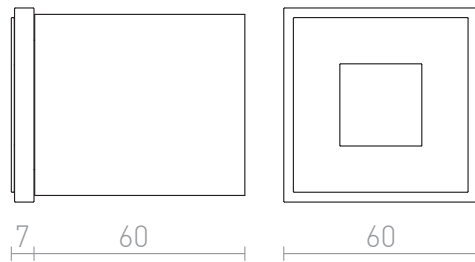

DELINE

LED 3W 270 lm Ra 80

Recessed wall light with integrated LED suitable as orientation light for corridors and stairs.

RP EUR incl. VAT

R12689

DELINE silver grey 230V LED 3W 3000K

35,00

3D model