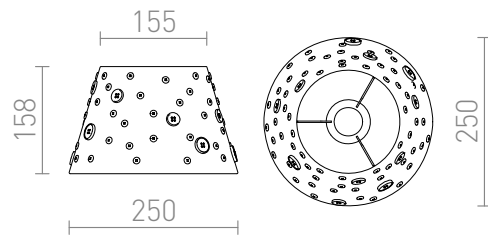

DELISA 25

Decorative shade with multicolored buttons. Can be used as pendant or table lamp. Suitable accessory that needs to be purchased separately: HEX, ELISA, ENZO, KOMBIX, LISA, CORTINA.

RP EUR incl. VAT

R12388

DELISA 25/16 shade white buttons max. 28W

25,00

 3D model

 manual