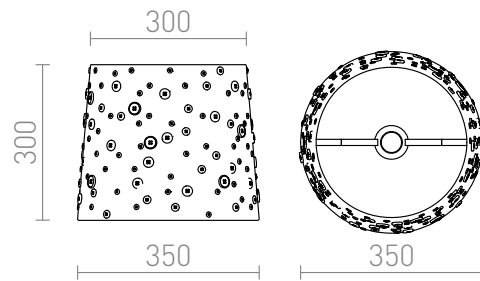

# DELISA 35

Decorative shade with multicolor buttons suitable as pendant or stand bases. Suitable accessories: HEX, ELISA, ENZO, LISA, KOMBIX, which need to be purchased separately.

RP EUR incl. VAT

**R12389**

DELISA 35/30 shade white buttons max.  
28W

**58,00**

 3D model

 manual