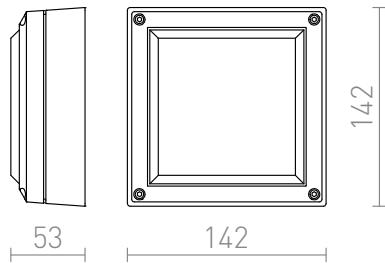

Outdoor wall light suitable for terraces and house entrances for energy efficient GX53 or E27 light sources, depending on model.

RP EUR incl. VAT

R12563

DELTA 145 surface mounted anthracite grey
230V GX53 9W IP54

32,00

IP54