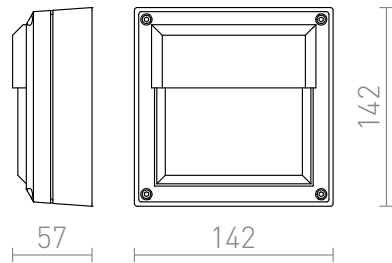

DELTA 145 WALL

Outdoor wall lamp suitable for terraces and house entrances for energy efficient E27 light sources.

RP EUR incl. VAT

R12565

DELTA 145 wall anthracite grey 230V GX53
9W IP54

32,00

IP54

 3D model