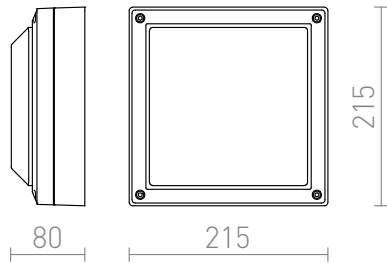

3D model

manual

G13026