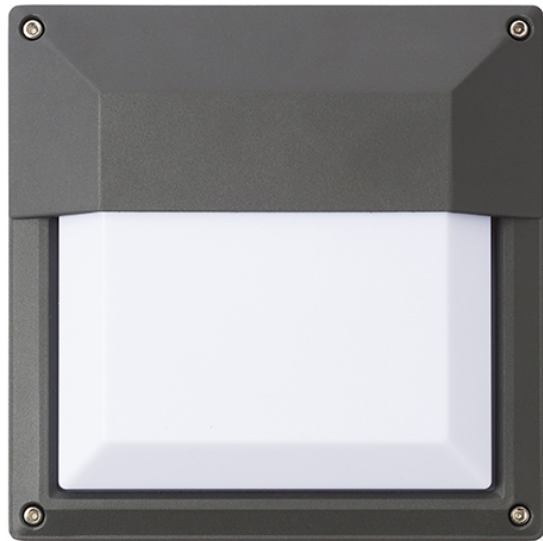

# DELTA 215 WALL

IP54

Outdoor wall light suitable for terraces and house entrances for energy efficient GX53 or E27 light sources, depending on model.

RP EUR incl. VAT

**R12566**

DELTA 215 wall anthracite grey 230V E27  
18W IP54