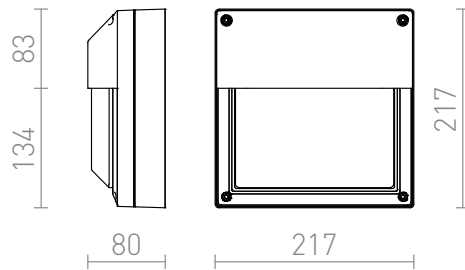

3D model

PDF manual

G13026