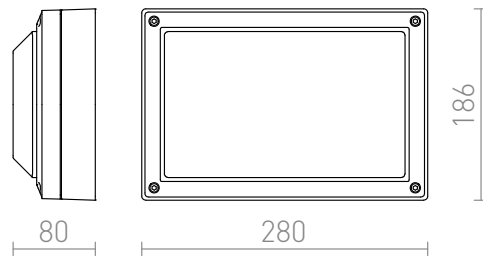

DELTA RC

Outdoor wall light for general illumination with E27 socket for energy efficient light sources.

RP EUR incl. VAT

R12567

DELTA RC wall anthracite grey 230V E27
18W IP54

58,00

IP54

3D model