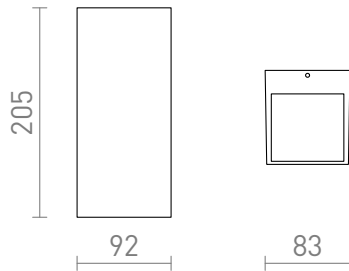

NEW

DESMOND II

IP44

Outdoor UP/DOWN wall light of aluminum with two GU10 sockets for LED light sources.

RP EUR incl. VAT

R13609	DESMOND II wall white 230V GU10 2x35W IP44	58,00
R13610	DESMOND II wall silver grey 230V GU10 2x35W IP44	58,00
R13611	DESMOND II wall anthracite grey 230V GU10 2x35W IP44	58,00

 3D model

 manual

G11841