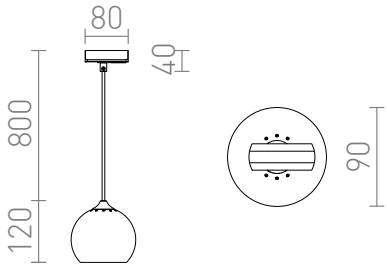

DESTY FOR 1-CIRCUIT TRACKS

Pendent light with a metal shade for 1-circuit tracks.

RP EUR incl. VAT

R13211	DESTY for 1-circuit tracks black chrome 230V GU10 35W	98,00
---------------	--	--------------

 3D model