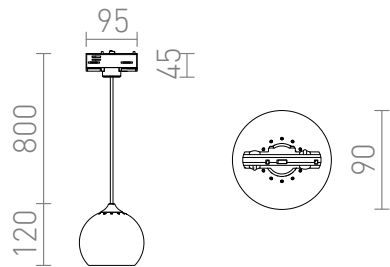

DESTY FOR 3-CIRCUIT TRACKS

Pendent light with a metal shade for 3-circuit tracks.

RP EUR incl. VAT

R13215

DESTY for 3-circuit tracks black chrome 230V
GU10 35W

129,00

 3D model

 manual