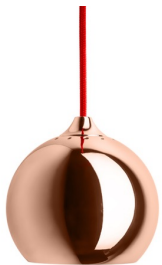

DESTY

Pendant light with a shade and ceiling base in chrome or copper. The chrome-colored version is supplied with a black textile cable and the copper version is supplied with a red textile cable.

RP EUR incl. VAT

R12085	DESTY I pendant red copper 230V GU10 35W	68,00
R12086	DESTY I pendant black chrome 230V GU10 35W	68,00

3D model

80

0,63

PDF manual

G11837