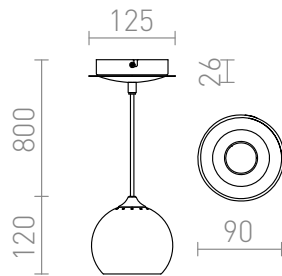

DESTY

Pendant light with a shade and ceiling base in chrome or copper. The chrome-colored version is supplied with a black textile cable and the copper version is supplied with a red textile cable.

RP EUR incl. VAT

R12085	DESTY I pendant red copper 230V GU10 35W	68,00
R12086	DESTY I pendant black chrome 230V GU10 35W	68,00

3D model

80

0,63

PDF manual

G11837