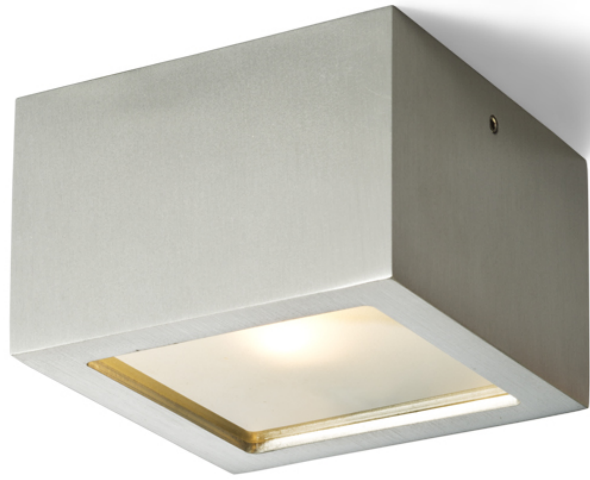

DEZA

Ceiling light of aluminum and with a cover of satin-colored glass.

RP EUR incl. VAT

R10166

DEZA square aluminum/satinated glass
230V G9 25W IP54

78,00

IP54

3D model