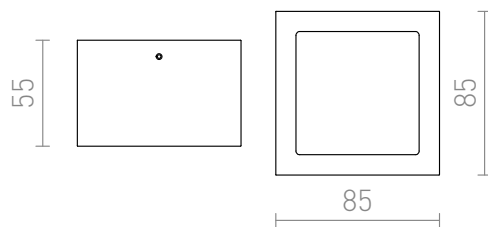

DEZA

Ceiling light of aluminum and with a cover of satin-colored glass.

RP EUR incl. VAT

R10166

DEZA square aluminum/satinated glass
230V G9 25W IP54

78,00

IP54

3D model