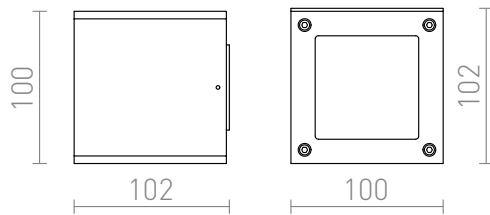

DIBI

Bidirectional wall light of aluminum with a glass cover. Light sources with a maximum height of 24 mm only.

RP EUR incl. VAT

R10174

DIBI DUO wall aluminum 230V GX53 2x7W

58,00

 3D model

 manual