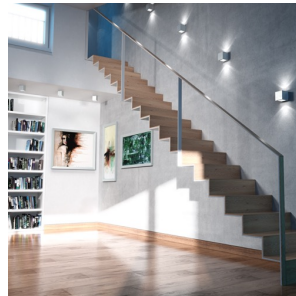

DIBI

Bidirectional wall light of aluminum with a glass cover. Light sources with a maximum height of 24 mm only.

RP EUR incl. VAT

R10174

DIBI DUO wall aluminum 230V GX53 2x7W

58,00

 3D model

 manual