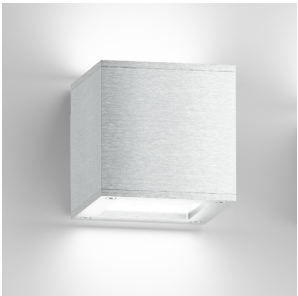

DIBI

Bidirectional wall light of aluminum with a glass cover. Light sources with a maximum height of 24 mm only.

RP EUR incl. VAT

R10174

DIBI DUO wall aluminum 230V GX53 2x7W

58,00

 3D model

 manual