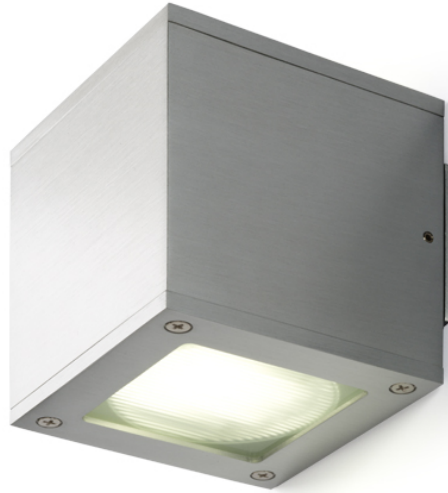

DIBI

Bidirectional wall light of aluminum with a glass cover. Light sources with a maximum height of 24 mm only.

RP EUR incl. VAT

R10174

DIBI DUO wall aluminum 230V GX53 2x7W

58,00

 3D model

 manual

GX53 LED