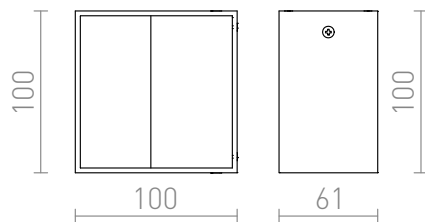

DIDO

LED 4,5W 250 lm Ra 80

Rectangular white lacquered aluminum light with powerful integrated LED for UP/DOWN illumination.

RP EUR incl. VAT

R10400

DIDO wall white 230V/500mA LED 4.5W
3000K

88,00

[3D model](#)