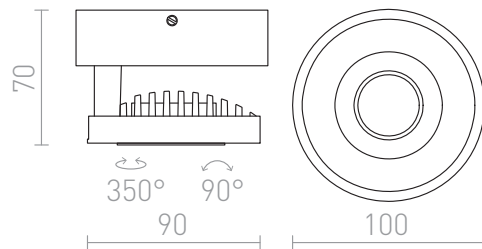

DIGA

LED 5W 230 Im Ra 80

Directional LED spotlight in white with anthracite details.

RP EUR incl. VAT

R12079

DIGA I white/anthracite grey 230V LED 5W
3000K

78,00

 3D model