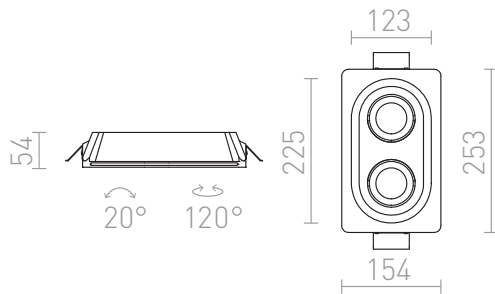

DINGO II GU10

Plaster lamp with square hole and frameless finish. Installation only in plasterboard. The luminaire can be painted with interior colors.

RP EUR incl. VAT

R12037

DINGO GU10 II directional plaster 230V
GU10 2x35W

98,00

3D model

manual

G11841