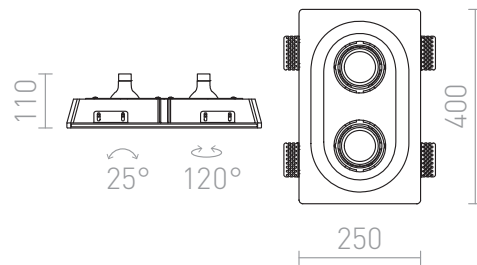

3D model

PDF manual

G13656