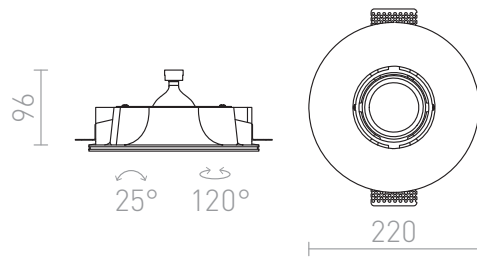

# DINGO R

Round recessed trimless light of plaster. Can be colored with regular wall paint. Only for drywall installation.

RP EUR incl. VAT

**R10269**

DINGO R directional plaster 12V G53 50W

**88,00**

3D model