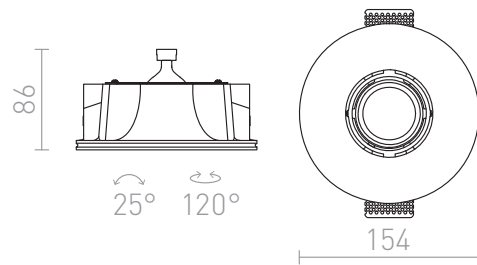

DINGO S WITH TILT-FUNCTION

Round recessed trimless spotlight of plaster for a GU5,3 light source. Can be colored with interior paint. Installation only in plasterboards.

RP EUR incl. VAT

R10271

DINGO S directional plaster 12V GU5,3 50W

48,00

3D model

manual

G12233