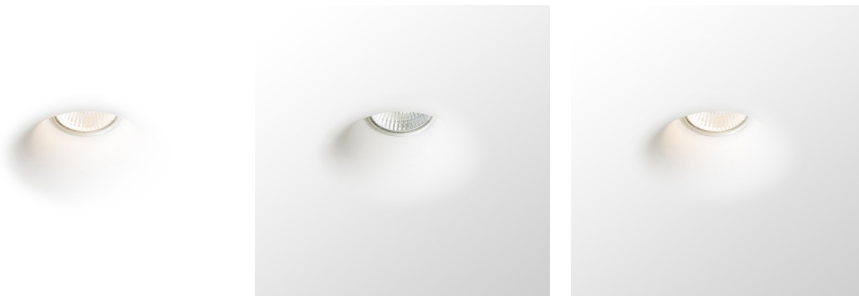

DINGO S FIXED

Recessed trimless light of plaster. Surface can be colored with interior paint. Only for drywall installation.

RP EUR incl. VAT

R12358

DINGO S fixed plaster 230V GU10 35W

18,50

3D model

manual