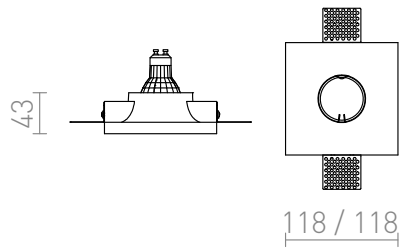

DINGO S FIXED

Recessed trimless light of plaster. Surface can be colored with interior paint. Only for drywall installation.

RP EUR incl. VAT

R12358

DINGO S fixed plaster 230V GU10 35W

18,50

3D model

manual

G11841