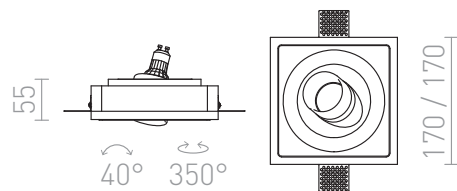

# DINGO TUB

Recessed plaster light with tilt-function, for G5.3 light sources. Only for drywall installation.

RP EUR incl. VAT

**R12359**

DINGO TUB recessed plaster 12V GU5,3 35W

**48,00**

3D model

manual