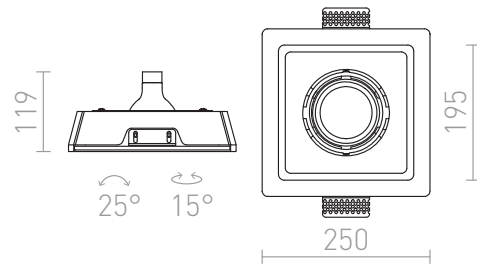

DINO SQ G53

Recessed trimless light of plaster with square hole. Surface can be colored with interior paint. Only for drywall installation.

RP EUR incl. VAT

R10272

DINO SQ G53 directional plaster 12V G53
50W

78,00

3D model

15

25°

25/25

2,7

2,7

G13656