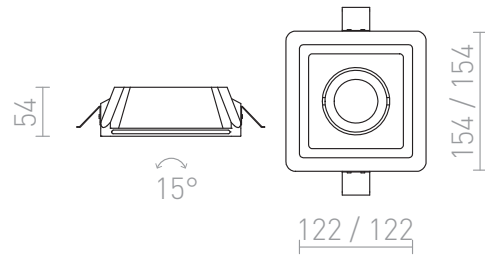

DINO SQ GU10

Recessed trimless light of plaster with square hole. Surface can be colored with interior paint. Only for drywall installation.

RP EUR incl. VAT

R12038

DINO SQ GU10 directional plaster 230V
GU10 35W

58,00

3D model

manual

G11841