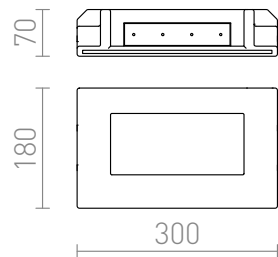

DIP

LED 24x0,5W Im Ra 80

Recessed trimless light of plaster with integrated LED. Surface can be colored with interior paint. Only for drywall installation. Must be connected in a series! An appropriate transformer must be purchased separately.

RP EUR incl. VAT

R10453

DIP recessed plaster 500mA LED 24x0.5W
3000K

120,00

3D model

manual