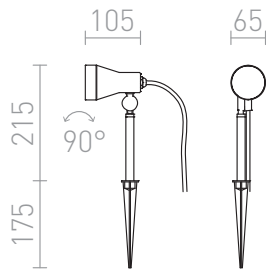

# DIREZZA ON SPIKE

IP54

Outdoor spotlight with a reflector that can tilt by loosening a screw between the reflector and the base.

RP EUR incl. VAT

<b>R10427</b>	DIREZZA on spike silver grey 230V GU10 35W IP54	<b>58,00</b>
<b>R10431</b>	DIREZZA on spike anthracite grey 230V GU10 35W IP54	<b>58,00</b>

 3D model

 manual

G11837