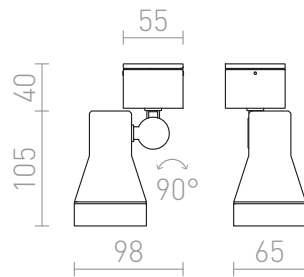

DIREZZA

Outdoor spotlight with a reflector that can tilt by loosening a screw between the reflector and the base.

RP EUR incl. VAT

R10388	DIREZZA wall silver grey 230V GU10 35W IP54	48,00
R10432	DIREZZA wall anthracite grey 230V GU10 35W IP54	48,00

IP54

 3D model

 manual

G11837