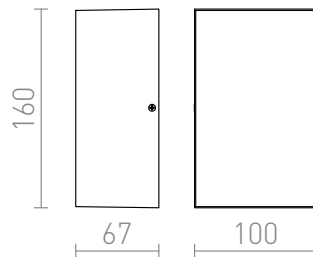

DIXIE 10

LED 2x5W 550 lm Ra 80

Outdoor wall lamp of die-cast aluminum with integrated LED for UP/DOWN illumination.

RP EUR incl. VAT

R10352	DIXIE 10x16 wall white 230V/350mA LED 2x5W 84° IP54 3000K	98,00
R10353	DIXIE 10x16 wall black 230V/350mA LED 2x5W 84° IP54 3000K	98,00
R10354	DIXIE 10x16 wall silver grey 230V/350mA LED 2x5W 92° IP54 3000K	98,00

IP54

3D model

PDF manual

.ies data