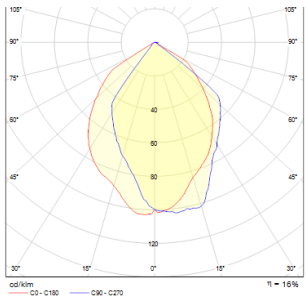

DIXIE 10

LED 2x5W 550 lm Ra 80

Outdoor wall lamp of die-cast aluminum with integrated LED for UP/DOWN illumination.

RP EUR incl. VAT

R10352	DIXIE 10x16 wall white 230V/350mA LED 2x5W 84° IP54 3000K	98,00
R10353	DIXIE 10x16 wall black 230V/350mA LED 2x5W 84° IP54 3000K	98,00
R10354	DIXIE 10x16 wall silver grey 230V/350mA LED 2x5W 92° IP54 3000K	98,00

IP54

3D model

PDF manual

.ies data