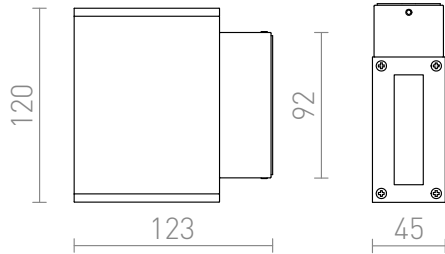

DIXIE 4

LED 2x3W 360 lm Ra 80

Outdoor wall lamp of die-cast aluminum with integrated LED for UP/DOWN illumination.

RP EUR incl. VAT

R10355	DIXIE 4x12 wall black 230V/700mA LED 2x3W 48° IP54 3000K	98,00
R10356	DIXIE 4x12 wall silver grey 230V/700mA LED 2x3W 48° IP54 3000K	58,00

IP54

 3D model

 manual

 .ies data