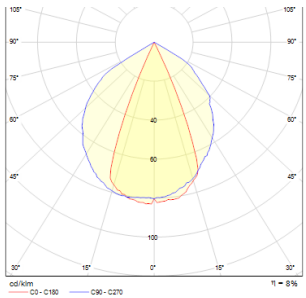

LED 2x3W 360 lm Ra 80

Outdoor wall lamp of die-cast aluminum with integrated LED for UP/DOWN illumination.

RP EUR incl. VAT

R10355	DIXIE 4x12 wall black 230V/700mA LED 2x3W 48° IP54 3000K	98,00
R10356	DIXIE 4x12 wall silver grey 230V/700mA LED 2x3W 48° IP54 3000K	58,00

IP54