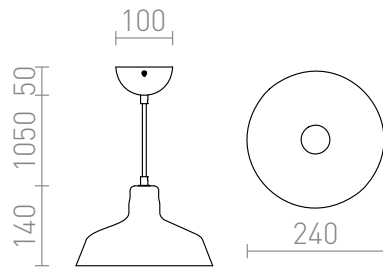

DORA

Elegant clear glass pendent lamp for decorative light sources with E27 fitting.

RP EUR incl. VAT

R12417

DORA pendent clear glass/chrome 230V E27
28W

78,00

 3D model

 manual