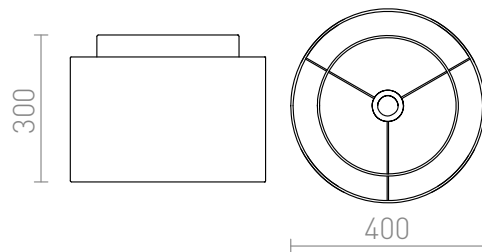

DOUBLE 40/30

Textile shade for E27. Installation on ceiling or hanging set. The PMMA diffuser (R11867, R12299) can be ordered for the shade. Suitable accessories: HEX, ELISA, ENZO, ETRE, KOMBIX, LISA.

RP EUR incl. VAT

R11535	DOUBLE 40/30 shade Chintz olive/silverfoil max. 23W	178,00
R11544	DOUBLE 40/30 shade Chintz mint/silverfoil max. 23W	178,00
R11461	DOUBLE 40/30 shade Polycotton black/golden foil max. 23W	158,00
R11525	DOUBLE 40/30 shade Chintz terracotta/white PVC max. 23W	98,00
R11563	DOUBLE 40/30 shade Chintz lime/white PVC max. 23W	98,00
R11515	DOUBLE 40/30 shade Chintz orange/white PVC max. 23W	98,00