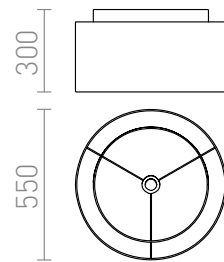

DOUBLE 55/30

Textile shade for E27. Installation on ceiling or hanging set. The PMMA diffuser (R11868, R12300) can be ordered for the shade. Suitable accessories: HEX, ELISA, ENZO, ETRE, KOMBIX, LISA, POSTE, TRIX.

RP EUR incl. VAT

R11478	DOUBLE 55/30 shade Polycotton black/copper foil max. 23W	178,00
R11536	DOUBLE 55/30 shade Chintz olive/silverfoil max. 23W	178,00
R11545	DOUBLE 55/30 shade Chintz mint/silverfoil max. 23W	178,00
R11477	DOUBLE 55/30 shade Polycotton black/golden foil max. 23W	158,00
R11508	DOUBLE 55/30 shade Chintz apricot/white PVC max. 23W	120,00
R11516	DOUBLE 55/30 shade Chintz orange/white PVC max. 23W	120,00

 3D model

 manual