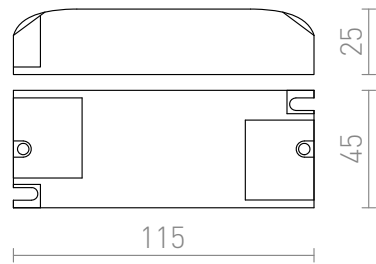

DRIVER 350mA

LED driver 350mA.

RP EUR incl. VAT

G13008	DRIVER LED 3-8W	350mA 8.5W	25,00
G13115	DRIVER LED 7-15W	350mA 15W	12,00

 3D model

 manual