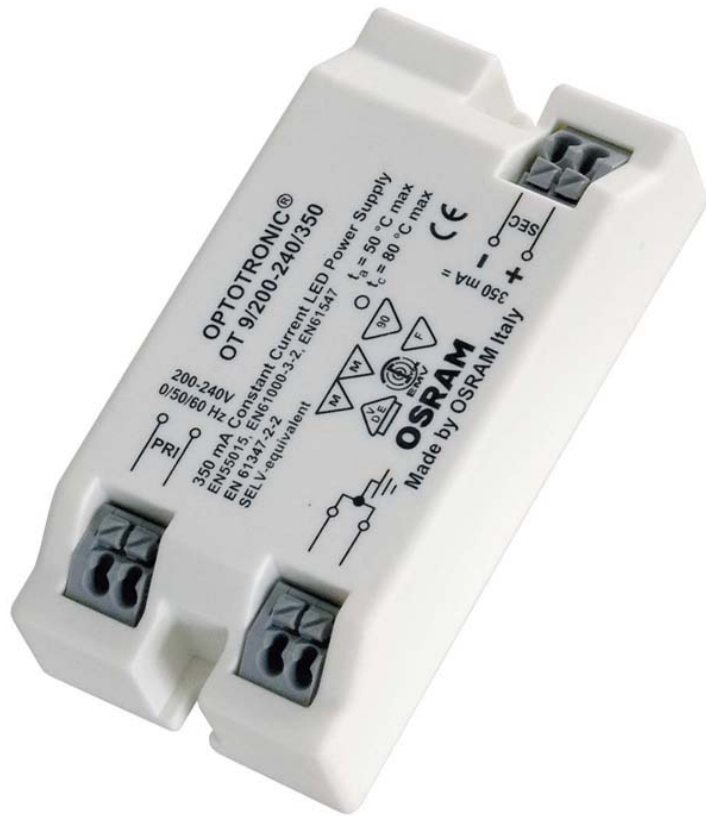

DRIVER 350mA

LED driver 350mA.

RP EUR incl. VAT

G13008	DRIVER LED 3-8W	350mA 8.5W	25,00
G13115	DRIVER LED 7-15W	350mA 15W	12,00

 3D model

 manual