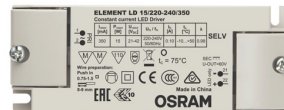

DRIVER 350mA

LED driver 350mA.

RP EUR incl. VAT

G13008	DRIVER LED 3-8W	350mA 8.5W	25,00
G13115	DRIVER LED 7-15W	350mA 15W	12,00

 3D model

 manual