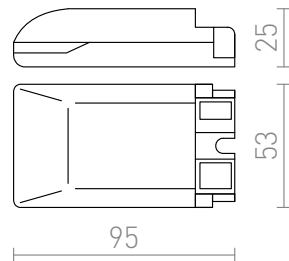

DRIVER 700mA DIMM

LED driver 700mA 3x3W. Dimming by TRIAC.

RP EUR incl. VAT

G13009

DRIVER LED 3x3W DIMM 700mA 10W

19,50

3D model

PDF manual