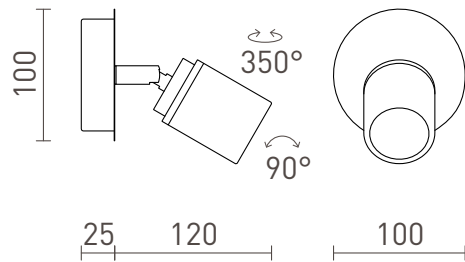

DUBLIN I

Chrome-plated spotlight suitable in wet environments.

RP EUR incl. VAT

R13377

DUBLIN I surface mounted chrome 230V
GU10 9W IP44

35,00

IP44

 3D model