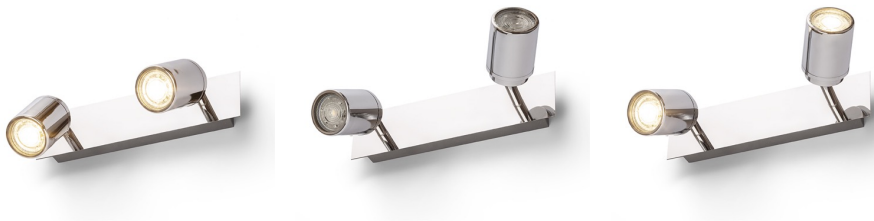

# DUBLIN II

Chrome-plated spotlight suitable in wet environments.

RP EUR incl. VAT

**R13378**

DUBLIN II surface mounted chrome 230V  
GU10 2x9W IP44

**68,00**

IP44

 3D model