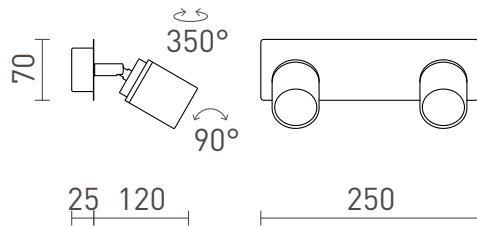

# DUBLIN II

Chrome-plated spotlight suitable in wet environments.

RP EUR incl. VAT

**R13378**

DUBLIN II surface mounted chrome 230V  
GU10 2x9W IP44

**68,00**

IP44

 3D model